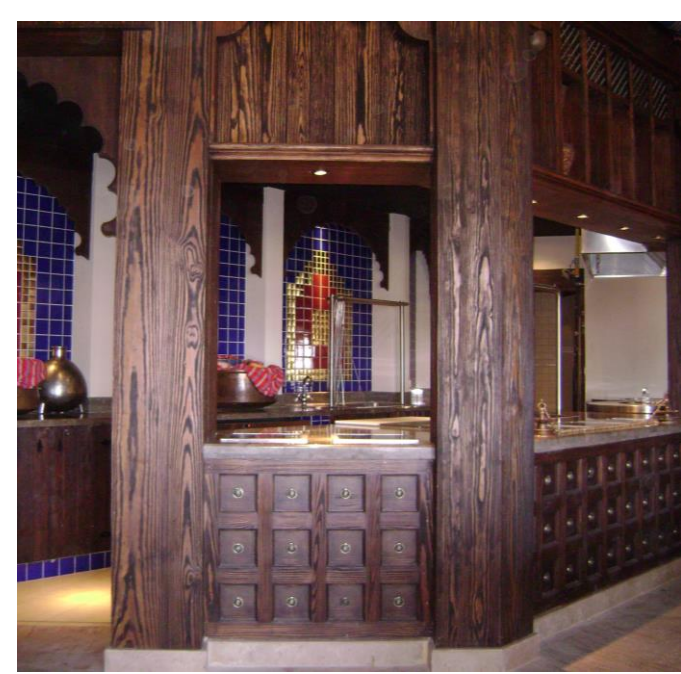

Display shelves and counters

Wood Works Fit Out

Gift Shop, Grand Egyptian Museum

Wall cladding, columns,
wood and stainless
partitions and counters

Wood Works Fit Out

Sheraton, The Gambia
By Al Kharafy

Restaurant wood works

Main Restaurant, Port Ghaleb Hotel, Marsa Allam
By Al Kharafy

A low-angle shot of a wooden pergola structure against a clear blue sky. The structure consists of several thick, dark-stained wooden beams. In the lower right corner, a decorative metal screen with a scrollwork pattern is visible. The text "Outdoor Woodworks" is overlaid in the center in a white, sans-serif font.