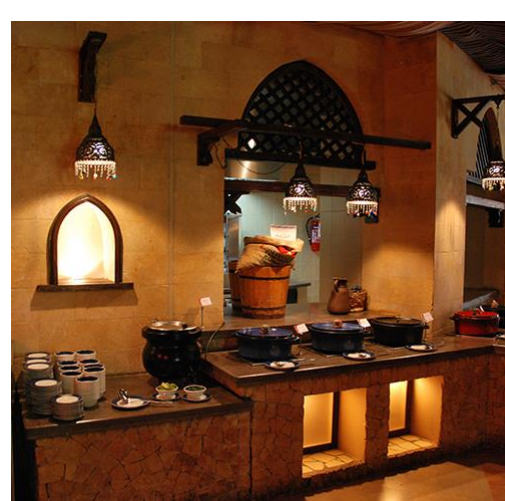

Main Restaurant, Port Ghaleb Hotel, Marsa Allam
By Al Kharafy

A low-angle shot of a wooden pergola structure against a clear blue sky. The structure consists of several thick, dark-stained wooden beams. In the lower right corner, a decorative metal screen with a scrollwork pattern is visible. The text "Outdoor Woodworks" is overlaid in the center in a white, sans-serif font.